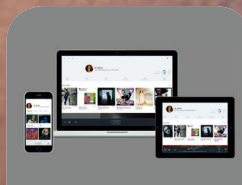

ELAC

The life of sound.

Experience music as never before.
Discovery Music Server DS-S101-G

Control up to eight zones in your own ELAC network or wireless via AirPlay. Your music, as you like it. It's so simple.

The Discovery Music Server is easy to use by the Room Essentials App on your tablet, smartphone or PC/MAC.

Between users and across devices, you can select from downloads, ripped CDs and streaming services. Your collection is supported by a rich library of images and information.

The Discovery Music Server is designed to be the heart of a serious music system, offering playback of local and streaming music, rich multi-dimensional metadata and multi-room audio, all with an interface that anyone can master in a few minutes.

One component, infinite sound. Discovery Music Server DS-S101-G - Multiroom with passion.