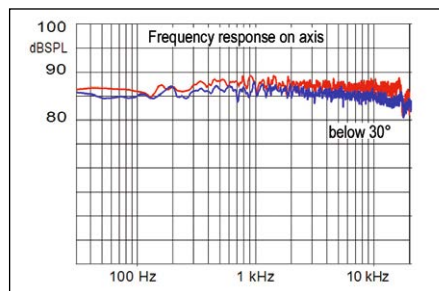

The amplifier in the Aurum Alpha has plenty of power. A total of 700 watts per channel are available, Class D in the bass/midrange and Class AB in the high frequencies.

Reckert can only be congratulated on this loudspeaker. It can compete even with the very best, which is also due to some important detail solutions. For example, only the bass and mid-range sections are fed by Class D amplification, while the tweeter is handled by a Class AB stage. After all, the frequency response should reach up to 50 kilohertz. Imagine the legendary Quadral AURUM Titan, but playing even more vividly and precisely thanks to its closed body and individually tuned amplifier electronics – without taking up the entire living room.

Measurement results

Lower cut-off frequency (-3dB SPL)	33 Hz
Distortions at 63/3k/10k Hz	0,4/0,1/0,1 %
Power consumption Stby./idle (at)	/6,4 W

Lab Comment

Excellent, very balanced frequency response, extremely low distortion, good draught (depending on calibration).