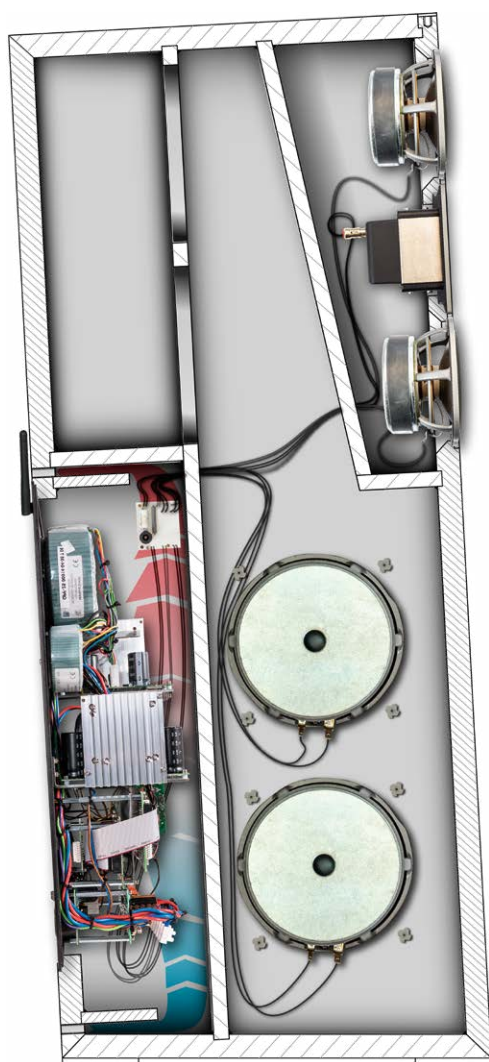

The procedure is exactly what we would call uncomplicated, but with the help of a computer-savvy helping hand it is quickly done. In addition to balanced and unbalanced analog inputs, Toslink and Ethernet, the Quadral Aurum offers a highlight that you won't find in any of the other test subjects: a USB input for external storage devices. Using it you can easily supply an entire party with music, even as a technical greenhorn.

The image is opulent, perfectly illuminated and garnished with dynamics in every tiny detail. With music like „The Wall” the Alpha can, however, deliver equally brute

That’s what it looks like inside the Alpha: the active-/DSP-electronics are located at the bottom rear, the bass drivers are positioned on the side of the cabinet.